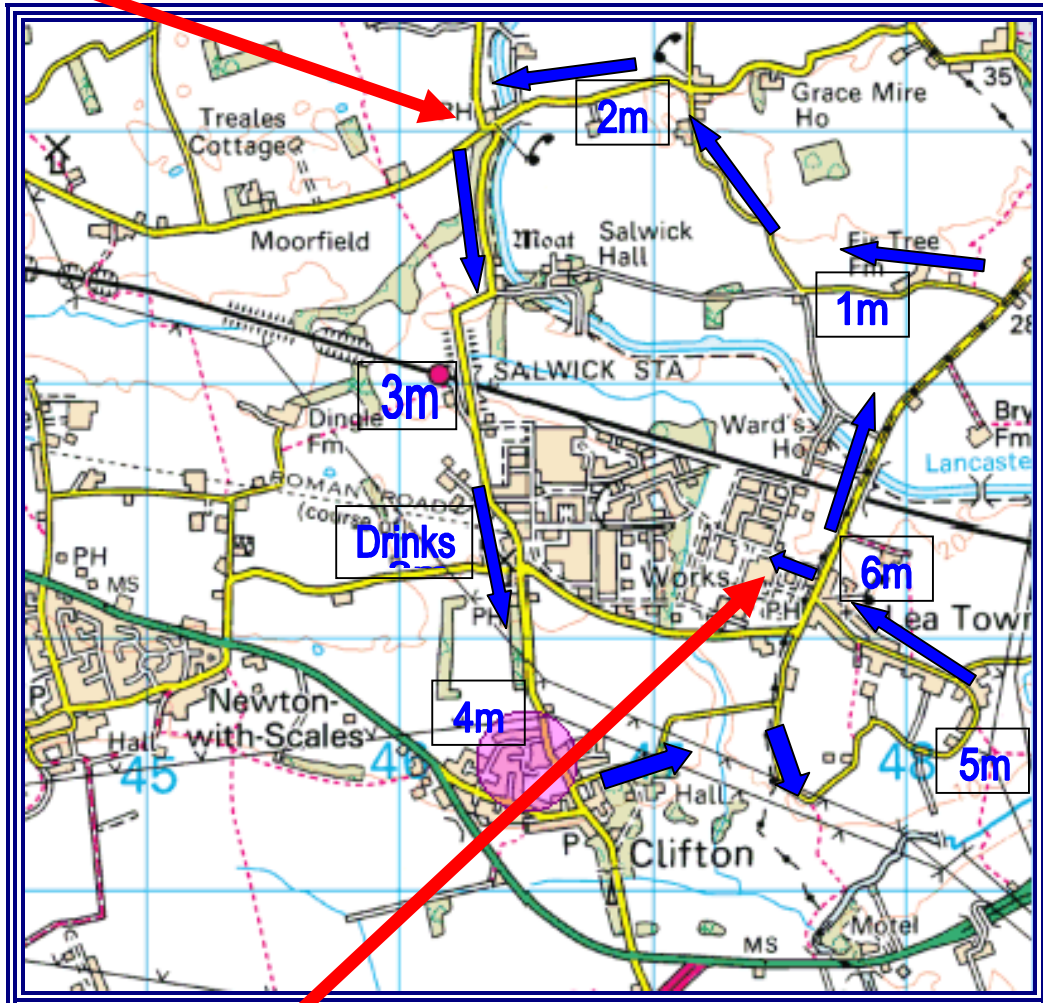

WESHAM ROAD RUNNERS And Athletic Club

www.weshamroadrunners.com

Presentation
Hand & Dagger Inn
PR4 0SA

WESHAM 10K MAP OF THE COURSE

Start/Finish.
BNFL Club, Salwick
Preston. PR4 0RN